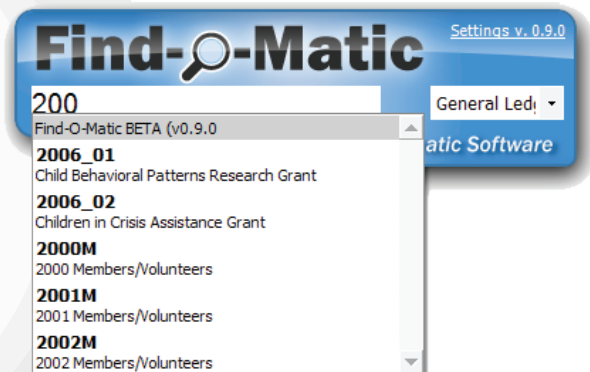

Find-O-Matic

THE QUICK AND EASY SEARCH TOOL FOR THE RAISER'S EDGE® AND FINANCIAL EDGE

Find-O-Matic is a simple to use tool for searching within the Raiser's Edge or The Financial Edge.

- **Quickly search and identify records** within Raiser's Edge or Financial Edge
- Generate **instant results**
- Search on nearly **all parameters**
- **Easily sort** results with the drop-down options
- Results are **linked to records**
- **Drill-down capability** to open any record displayed
- Inexpensive and easy to use
- Eliminate the need to go back to the search screen in Raiser's Edge or Financial Edge
- **Search from anywhere within Raiser's Edge or Financial Edge.** Screen shots for use are below.