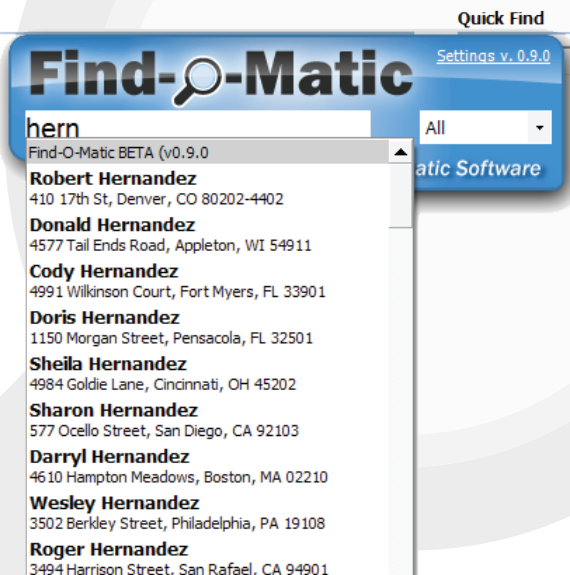

Find-O-Matic

THE QUICK AND EASY SEARCH TOOL FOR THE RAISER'S EDGE® AND FINANCIAL EDGE

Find-O-Matic is a simple to use tool for searching within the Raiser's Edge or The Financial Edge.

- **Quickly search and identify records** within Raiser's Edge or Financial Edge
- Generate **instant results**
- Search on nearly **all parameters**
- **Easily sort** results with the drop-down options
- Results are **linked to records**
- **Drill-down capability** to open any record displayed
- Inexpensive and easy to use
- Eliminate the need to go back to the search screen in Raiser's Edge or Financial Edge
- **Search from anywhere within Raiser's Edge or Financial Edge.** Screen shots for use are below.